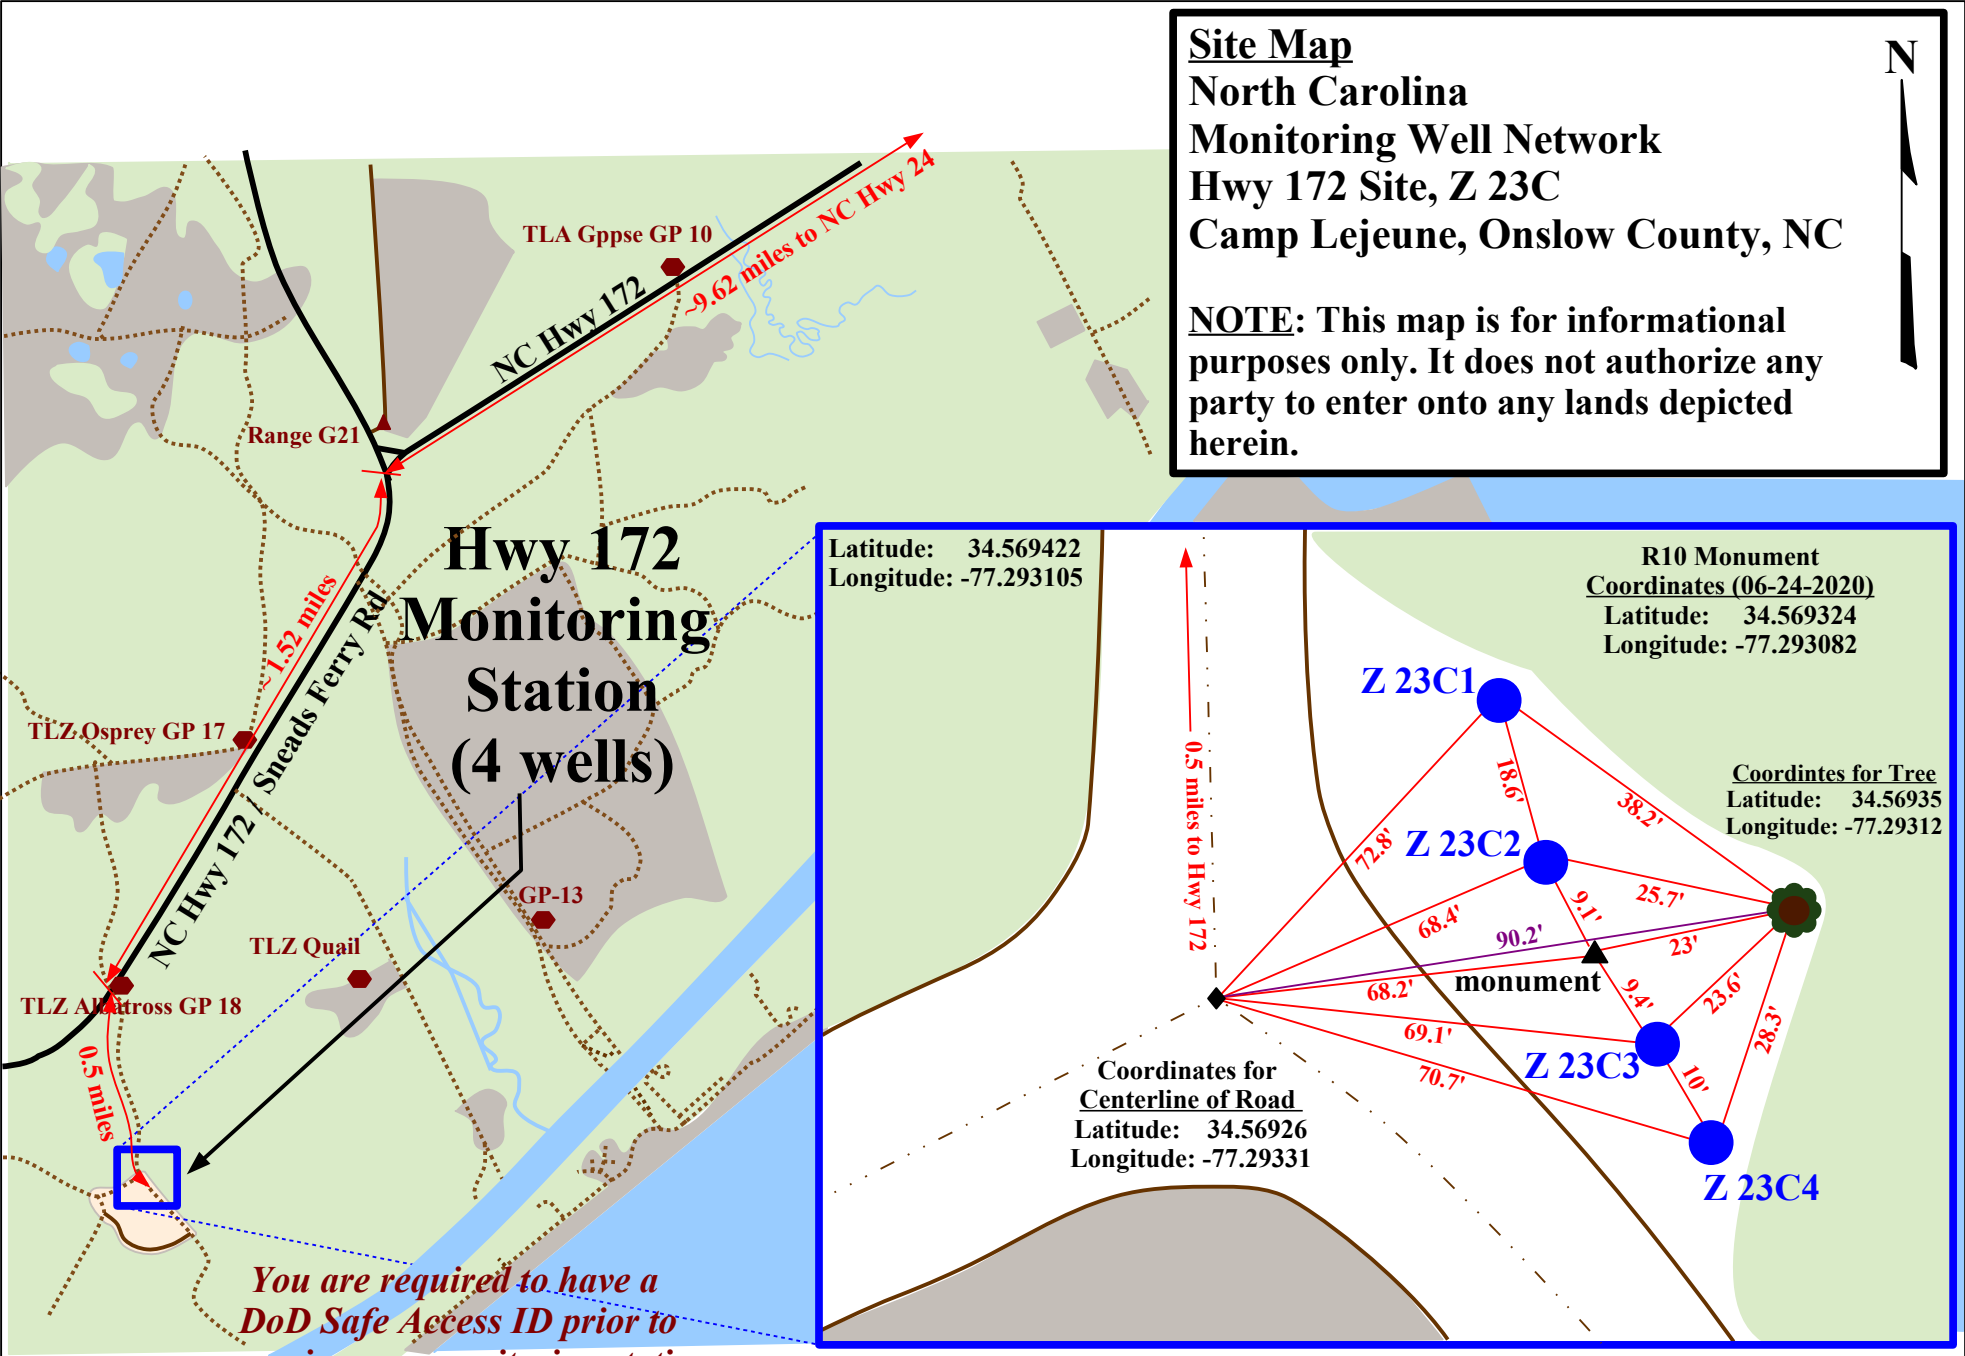

Site Map
North Carolina
Monitoring Well Network
Hwy 172 Site, Z 23C
Camp Lejeune, Onslow County, NC

NOTE: This map is for informational purposes only. It does not authorize any party to enter onto any lands depicted herein.

You are required to have a DoD Safe Access ID prior to accessing any monitoring station located in Camp Lejeune

1000 ft.